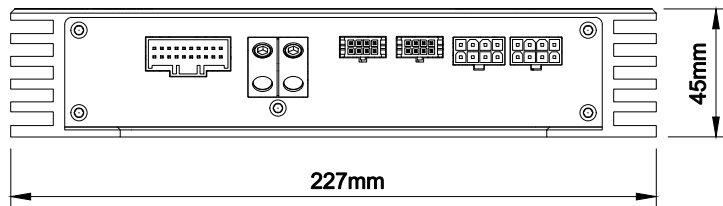

WHAT'S IN THE BOX

Check and identify the contents of your package:

1. Installation Manual x 1
2. Dsp C8/C12
3. USB cable x 1

Dimension DSP-C12

Dimension DSP-C8

Device Connections

1. 12V wiring harness
2. Turn on selector
3. RCA outputs
4. RCA inputs
5. Pc control input
6. USB play
7. Remote
8. Opticalinput
9. Coaxialinput
10. Hi output
11. 12V+
12. GND
13. Hi input

12V wiring harness

PIN	FUNCTION	PIN	FUNCTION
1	REM IN	11	FR+(Input)
2	12V+	12	FR-(Input)
3	REM OUT	13	FR+(Output)
4	GND	14	RL-(Output)
5	RR+(Input)	15	FR-(Output)
6	RR-(Input)	16	RL+(Output)
7	RL+(Input)	17	FL-(Output)
8	RL-(Input)	18	RR-(Output)
9	FL+(Input)	19	FL+(Output)
10	FL-(Input)	20	RR+(Output)

SPECIFICATIONS DSP-C12

Power(DC): 10-16V

Input: High-level 12ch, 2xRCA, Optical/Coaxial,

Bluetooth5.2, USB Music Play

RCA Output: 12ch

Peak Power: 12x68W

Signal To Noise: ≥ 102 dB

Impedance: $2\Omega/4\Omega$