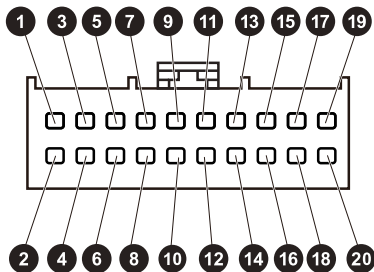

WHAT'S IN THE BOX

Check and identify the contents of your package:

1. Installation Manual x 1
2. Dsp C8/C12
3. USB cable x 1

Dimension DSP-C12

Dimension DSP-C8

Device Connections

1. 12V wiring harness
2. Turn on selector
3. RCA outputs
4. RCA inputs
5. Pc control input
6. USB play
7. Remote
8. Opticalinput
9. Coaxialinput
10. Hi output
11. 12V+
12. GND
13. Hi input

12V wiring harness

PIN	FUNCTION	PIN	FUNCTION
1	REM IN	11	FR+(Input)
2	12V+	12	FR-(Input)
3	REM OUT	13	FR+(Output)
4	GND	14	RL-(Output)
5	RR+(Input)	15	FR-(Output)
6	RR-(Input)	16	RL+(Output)
7	RL+(Input)	17	FL-(Output)
8	RL-(Input)	18	RR-(Output)
9	FL+(Input)	19	FL+(Output)
10	FL-(Input)	20	RR+(Output)