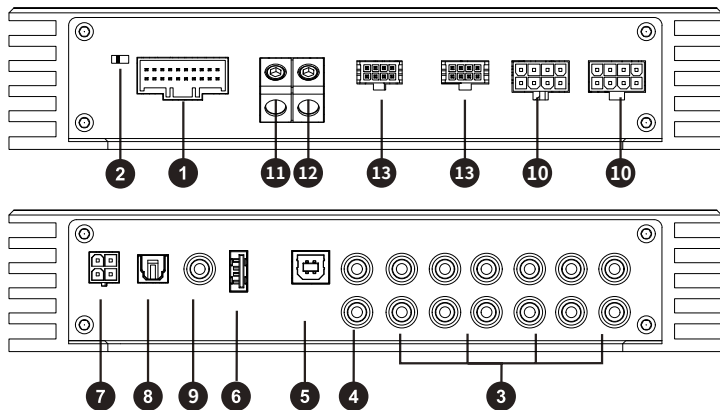

WHAT'S IN THE BOX

Check and identify the contents of your package:

1. Installation Manual x 1
2. Dsp C8/C12
3. USB cable x 1

Dimension DSP-C12

Dimension DSP-C8

Device Connections

1. 12V wiring harness
2. Turn on selector
3. RCA outputs
4. RCA inputs
5. Pc control input
6. USB play
7. Remote
8. Opticalinput
9. Coaxialinput
10. Hi output
11. 12V+
12. GND
13. Hi input

12V wiring harness

PIN	FUNCTION	PIN	FUNCTION
1	REM IN	11	FR+(Input)
2	12V+	12	FR-(Input)
3	REM OUT	13	FR+(Output)
4	GND	14	RL-(Output)
5	RR+(Input)	15	FR-(Output)
6	RR-(Input)	16	RL+(Output)
7	RL+(Input)	17	FL-(Output)
8	RL-(Input)	18	RR-(Output)
9	FL+(Input)	19	FL+(Output)
10	FL-(Input)	20	RR+(Output)

SPECIFICATIONS DSP-C12

Power(DC): 10-16V

Input: High-level 12ch, 2xRCA, Optical/Coaxial,

Bluetooth5.2, USB Music Play

RCA Output: 12ch

Peak Power: 12x68W

Signal To Noise: ≥ 102 dB

Impedance: $2\Omega/4\Omega$

(2) Filter editing area

Type of high-pass and low-pass filters, adjustable filter type, frequency and slope.

(3)Curves display area

Here all curves of output channels can be selected to be displayed

(4)Equalizer setting