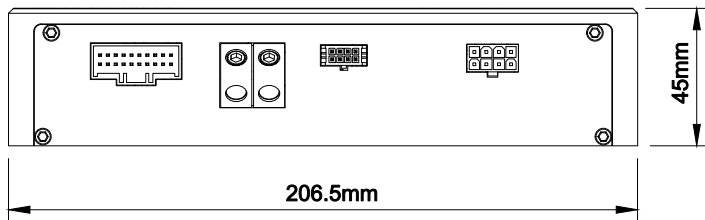

WHAT'S IN THE BOX

Check and identify the contents of your package:

1. Installation Manual x 1
2. Dsp C8/C12
3. USB cable x 1

Dimension DSP-C12

Dimension DSP-C8

Device Connections

1. 12V wiring harness
2. Turn on selector
3. RCA outputs
4. RCA inputs
5. Pc control input
6. USB play
7. Remote
8. Opticalinput
9. Coaxialinput
10. Hi output
11. 12V+
12. GND
13. Hi input

12V wiring harness

PIN	FUNCTION	PIN	FUNCTION
1	REM IN	11	FR+(Input)
2	12V+	12	FR-(Input)
3	REM OUT	13	FR+(Output)
4	GND	14	RL-(Output)
5	RR+(Input)	15	FR-(Output)
6	RR-(Input)	16	RL+(Output)
7	RL+(Input)	17	FL-(Output)
8	RL-(Input)	18	RR-(Output)
9	FL+(Input)	19	FL+(Output)
10	FL-(Input)	20	RR+(Output)

SPECIFICATIONS DSP-C12

Power(DC): 10-16V

Input: High-level 12ch, 2xRCA, Optical/Coaxial,

Bluetooth5.2, USB Music Play

RCA Output: 12ch

Peak Power: 12x68W

Signal To Noise: ≥ 102 dB

Impedance: $2\Omega/4\Omega$