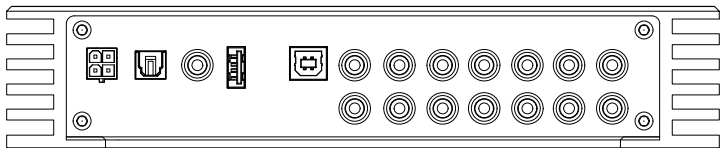

Controlling the DSP

Connecting via USB to a Windows PC