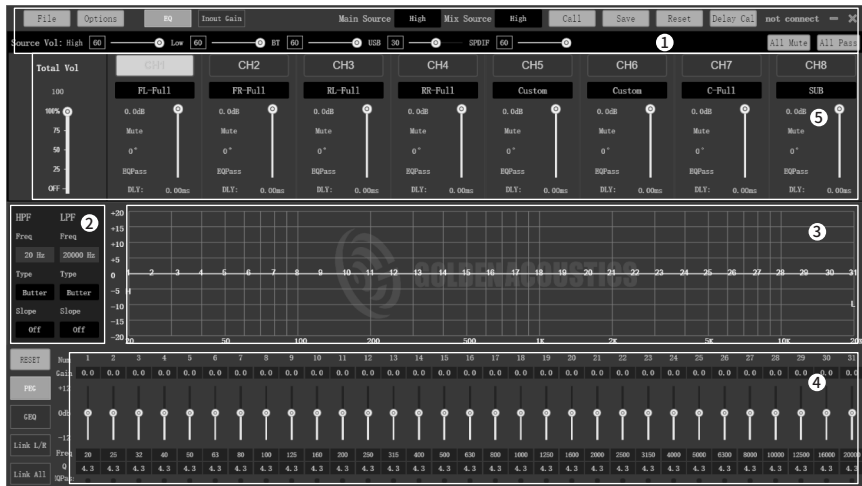

Peak Power: 8x68W

Signal To Noise: ≥ 102 dB

Impedance: $2\Omega/4\Omega$

THD&Noise: $< 0.05\%$

Frequency response: 20Hz~20kHz

Dimension(LxHxW): 207x160x45mm

Controlling the DSP

Connecting via USB to a Windows PC

Bluetooth music

Connecting via Bluetooth to Phone

(1) Main menu editing area

Can be loaded and saved as computer scene files, load and save scene files of the whole machine; switch between Chinese and English, firmware update, about (check version number) and restore factory settings, etc..

(2) Filter editing area

Type of high-pass and low-pass filters, adjustable filter type, frequency and slope.

(3)Curves display area

Here all curves of output channels can be selected to be displayed

(4)Equalizer setting