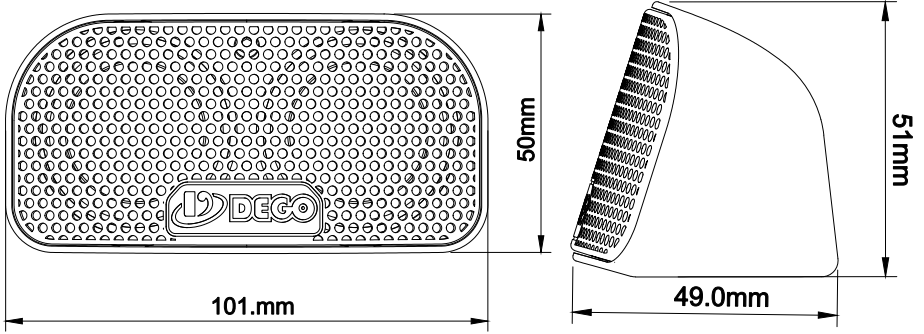

Instruction manual

DEGO

Definition of Sound

DE-D2C

2X1.5" Mid-range speaker

Impedance: 4 Ω

Rated Power: 30Watts

Max Power: 60Watts

Sensitivity: 88dB/M/W

Rated Frequency: 300-20KHz

Established 1969

© 2026 DEGO. All rights reserved.

DEGO is a registered trademark of Ehmann Partner.

Due to continuous product improvement, all features and specifications are subject to change without notice.