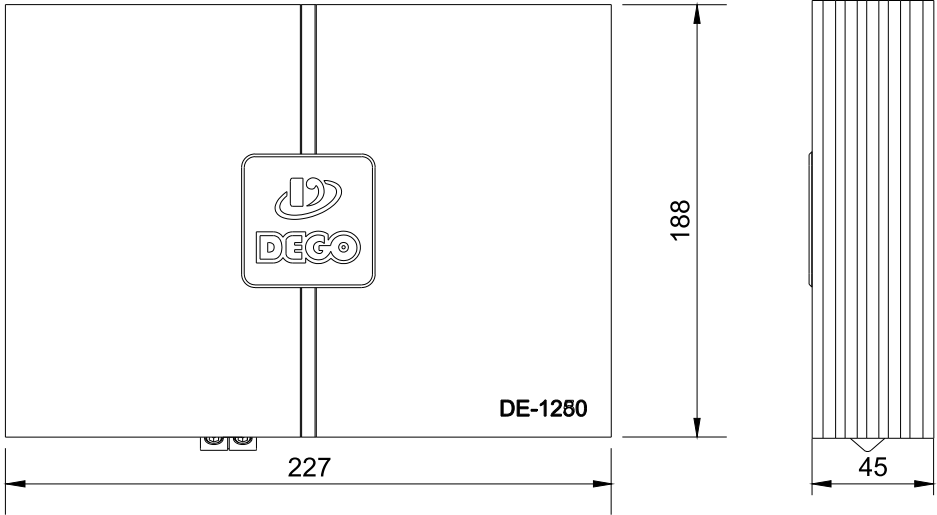

Instruction manual

DEGO

Definition of Sound

DE-1280

Power(DC): 10-16V

Input: High-level 12ch, 2xRCA, Optical/Coaxial, Bluetooth5.2, USB Music Play

RCA Output: 12ch

Peak Power: 10x80W@4Ω+2x160W@2Ω

Signal To Noise: ≥102dB

Impedance: 2Ω/4Ω

THD&Noise: < 0.05%

Frequency response: 20Hz~20kHz

Dimension(LxHxW): 227x188x45mm

Established 1969

© 2026 DEGO. All rights reserved.

DEGO is a registered trademark of Ehmann Partner.