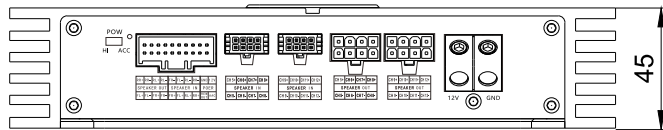

Instruction manual

DEGO

Definition of Sound

DE-1280

Power(DC): 10-16V

Input: High-level 12ch, 2xRCA, Optical/Coaxial, Bluetooth5.2, USB Music Play

RCA Output: 12ch

Peak Power: 10x80W@4Ω+2x160W@2Ω

Signal To Noise: ≥102dB

Impedance: 2Ω/4Ω

THD&Noise: < 0.05%

Frequency response: 20Hz~20kHz

Dimension(LxHxW): 227x188x45mm

Established 1969

© 2026 DEGO. All rights reserved.

DEGO is a registered trademark of Ehmann Partner.