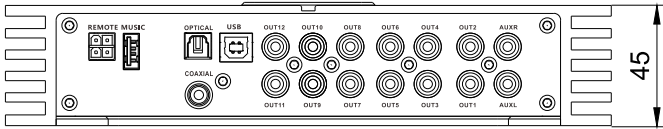

Instruction manual

DEGO

Definition of Sound

DE-1280

Power(DC): 10-16V

Input: High-level 12ch, 2xRCA, Optical/Coaxial, Bluetooth5.2, USB Music Play

RCA Output: 12ch

Peak Power: 10x80W@4Ω+2x160W@2Ω

Signal To Noise: ≥102dB

Impedance: 2Ω/4Ω

THD&Noise: < 0.05%

Frequency response: 20Hz~20kHz

Dimension(LxHxW): 227x188x45mm

Established 1969

© 2026 DEGO. All rights reserved.

DEGO is a registered trademark of Ehmann Partner.